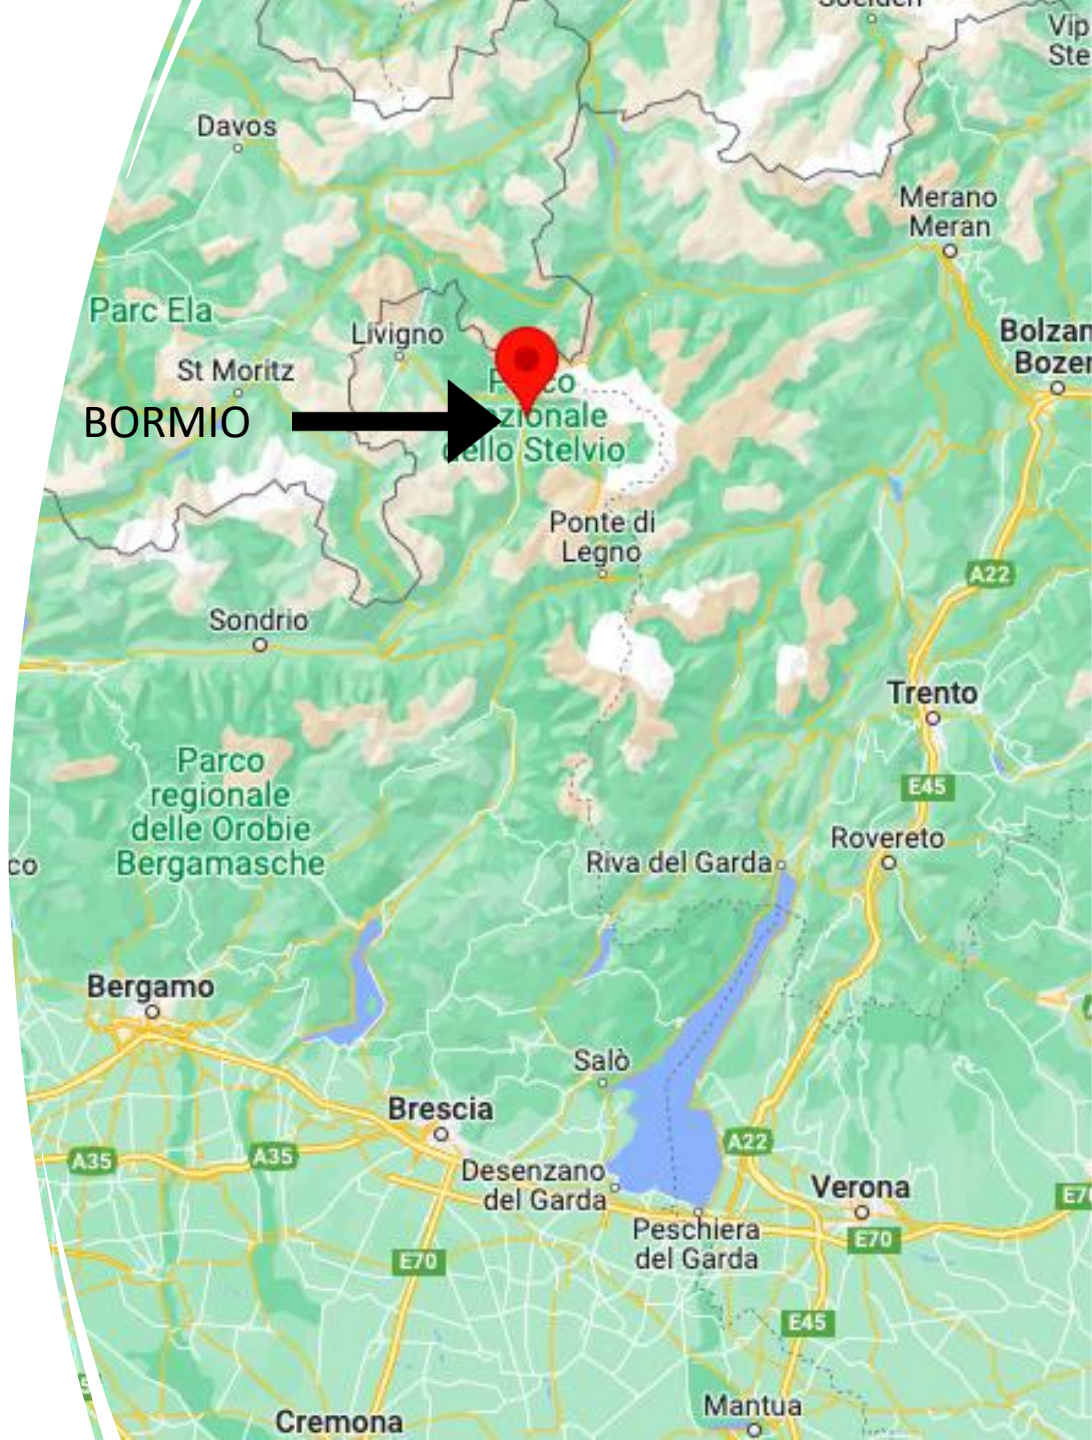

WHERE IS BORMIO?